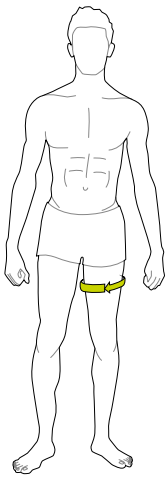

EDELRID SIZE CHART

Harnesses **WORK SAFETY**

NAME	ARTICLE NUMBER	COLOR	SIZE	WEIGHT	WAIST CIRC	THIGH CIRC
Flex Lite	88086	219 night-oasis	S - M L - XXL	2.43 lbs 2.62 lbs	-	-
Flex Pro	88087	219 night-oasis	S - M L - XL XXL	3.96 lbs 4.18 lbs 4.29 lbs	29 - 43 inch 34 - 52 inch 39 - 69 inch	-
Core Plus Triple Lock	88037	219 night-oasis	S - XL	3.48 lbs	30 - 50 inch	22 - 29 inch
Tree Core Triple Lock	88036	219 night-oasis	S - XL	3.26 lbs	30 - 50 inch	21 - 29 inch
Core Triple Lock	88035	219 night-oasis	S - XL	1.94 lbs	29 - 49 inch	23 - 31 inch
TreeRex Triple Lock	88702	219 night-oasis	size 1 size 2	3.30 lbs 3.75 lbs	27 - 43 inch 33 - 48 inch	20 - 26 inch 22 - 28 inch
Agent	71616	017 night	S L	0.30 lbs 0.40 lbs	24 - 39 inch 31 - 47 inch	-

Measurement of thigh circumference