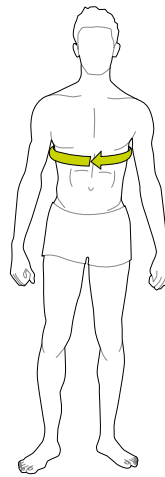

Measurement of chest circumference