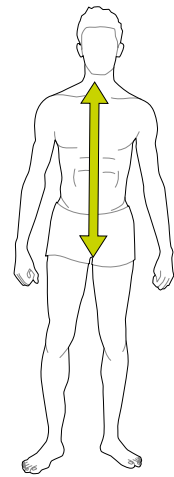

## Harnesses **SPORTS**

NAME	ARTICLE NUMBER	IMAGE	COLOR	SIZE	WEIGHT	WAIST	LEG LOOPS
Huascarán	71582		219 night-oasis	S M L	0.48 lbs 0.52 lbs 0.57 lbs	26.4 – 36.2 inch 29.5 – 39.4 inch 32.3 – 42.9 inch	17.7 – 23.6 inch 19.7 – 25.6 inch 21.7 – 27.6 inch
Zack Gym	74318		207 vine-red 379 turquoise 785 green-pepper	XS S – M L – XL	0.72 lbs 0.90 lbs 0.97 lbs	20.1 – 31.1 inch 24.8 – 36.6 inch 30.3 – 41.3 inch	15.7 – 21.7 inch 17.7 – 23.6 inch 22.0 – 27.2 inch
Joker	74319		219 night-oasis	vario	1.06 lbs	18.9 – 44.1 inch	8.7 – 29.5 inch
Irupu	71577		138 oasis	vario	1.32 lbs	25.6 – 43.3 inch	max 27.6 inch
Iguazu	71578		227 orange	vario	1.78 lbs	29.5 – 41.3 inch	max 29.5 inch
Agent	71616		017 night	S L	0.44 lbs 0.49 lbs	23.6 – 35.4 inch 27.6 – 43.3 inch	-
Finn	74333		138 oasis 329 icemint	XXS XS	0.59 lbs 0.64 lbs	15.7 – 23.6 inch 19.7 – 27.5 inch	11.8 – 15.7 inch 13.8 – 17.7 inch
Joker Junior	74320		118 oasis-icemint	vario	0.90 lbs	18.9 – 26.0 inch	max 12.2 inch
Fraggle	74908		329 icemint	XXS XS	0.59 lbs 0.67 lbs	17.7 – 21.6 inch 19.7 – 23.6 inch	max. 14.6 inch max. 18.9 inch

# EDELRID SIZE CHART

## Harnesses **WORK SAFETY**

NAME	ARTICLE NUMBER	COLOR	SIZE	WEIGHT	WAIST CIRC	THIGH CIRC
Flex Lite	88086	219 night-oasis	S - M L - XXL	2.43 lbs 2.62 lbs	-	-
Flex Pro	88087	219 night-oasis	S - M L - XL XXL	3.96 lbs 4.18 lbs 4.29 lbs	29 - 43 inch 34 - 52 inch 39 - 69 inch	-
Core Plus Triple Lock	88037	219 night-oasis	S - XL	3.48 lbs	30 - 50 inch	22 - 29 inch
Tree Core Triple Lock	88036	219 night-oasis	S - XL	3.26 lbs	30 - 50 inch	21 - 29 inch
Core Triple Lock	88035	219 night-oasis	S - XL	1.94 lbs	29 - 49 inch	23 - 31 inch
TreeRex Triple Lock	88702	219 night-oasis	size 1 size 2	3.30 lbs 3.75 lbs	27 - 43 inch 33 - 48 inch	20 - 26 inch 22 - 28 inch
Agent	71616	017 night	S L	0.30 lbs 0.40 lbs	24 - 39 inch 31 - 47 inch	-

Measurement of thigh circumference

Measurement of waist circumference

Measurement of chest circumference

Measurement of torso