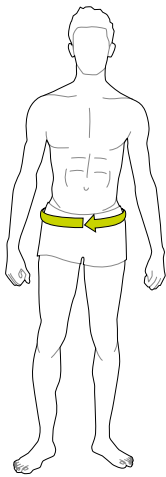

Measurement of waist circumference